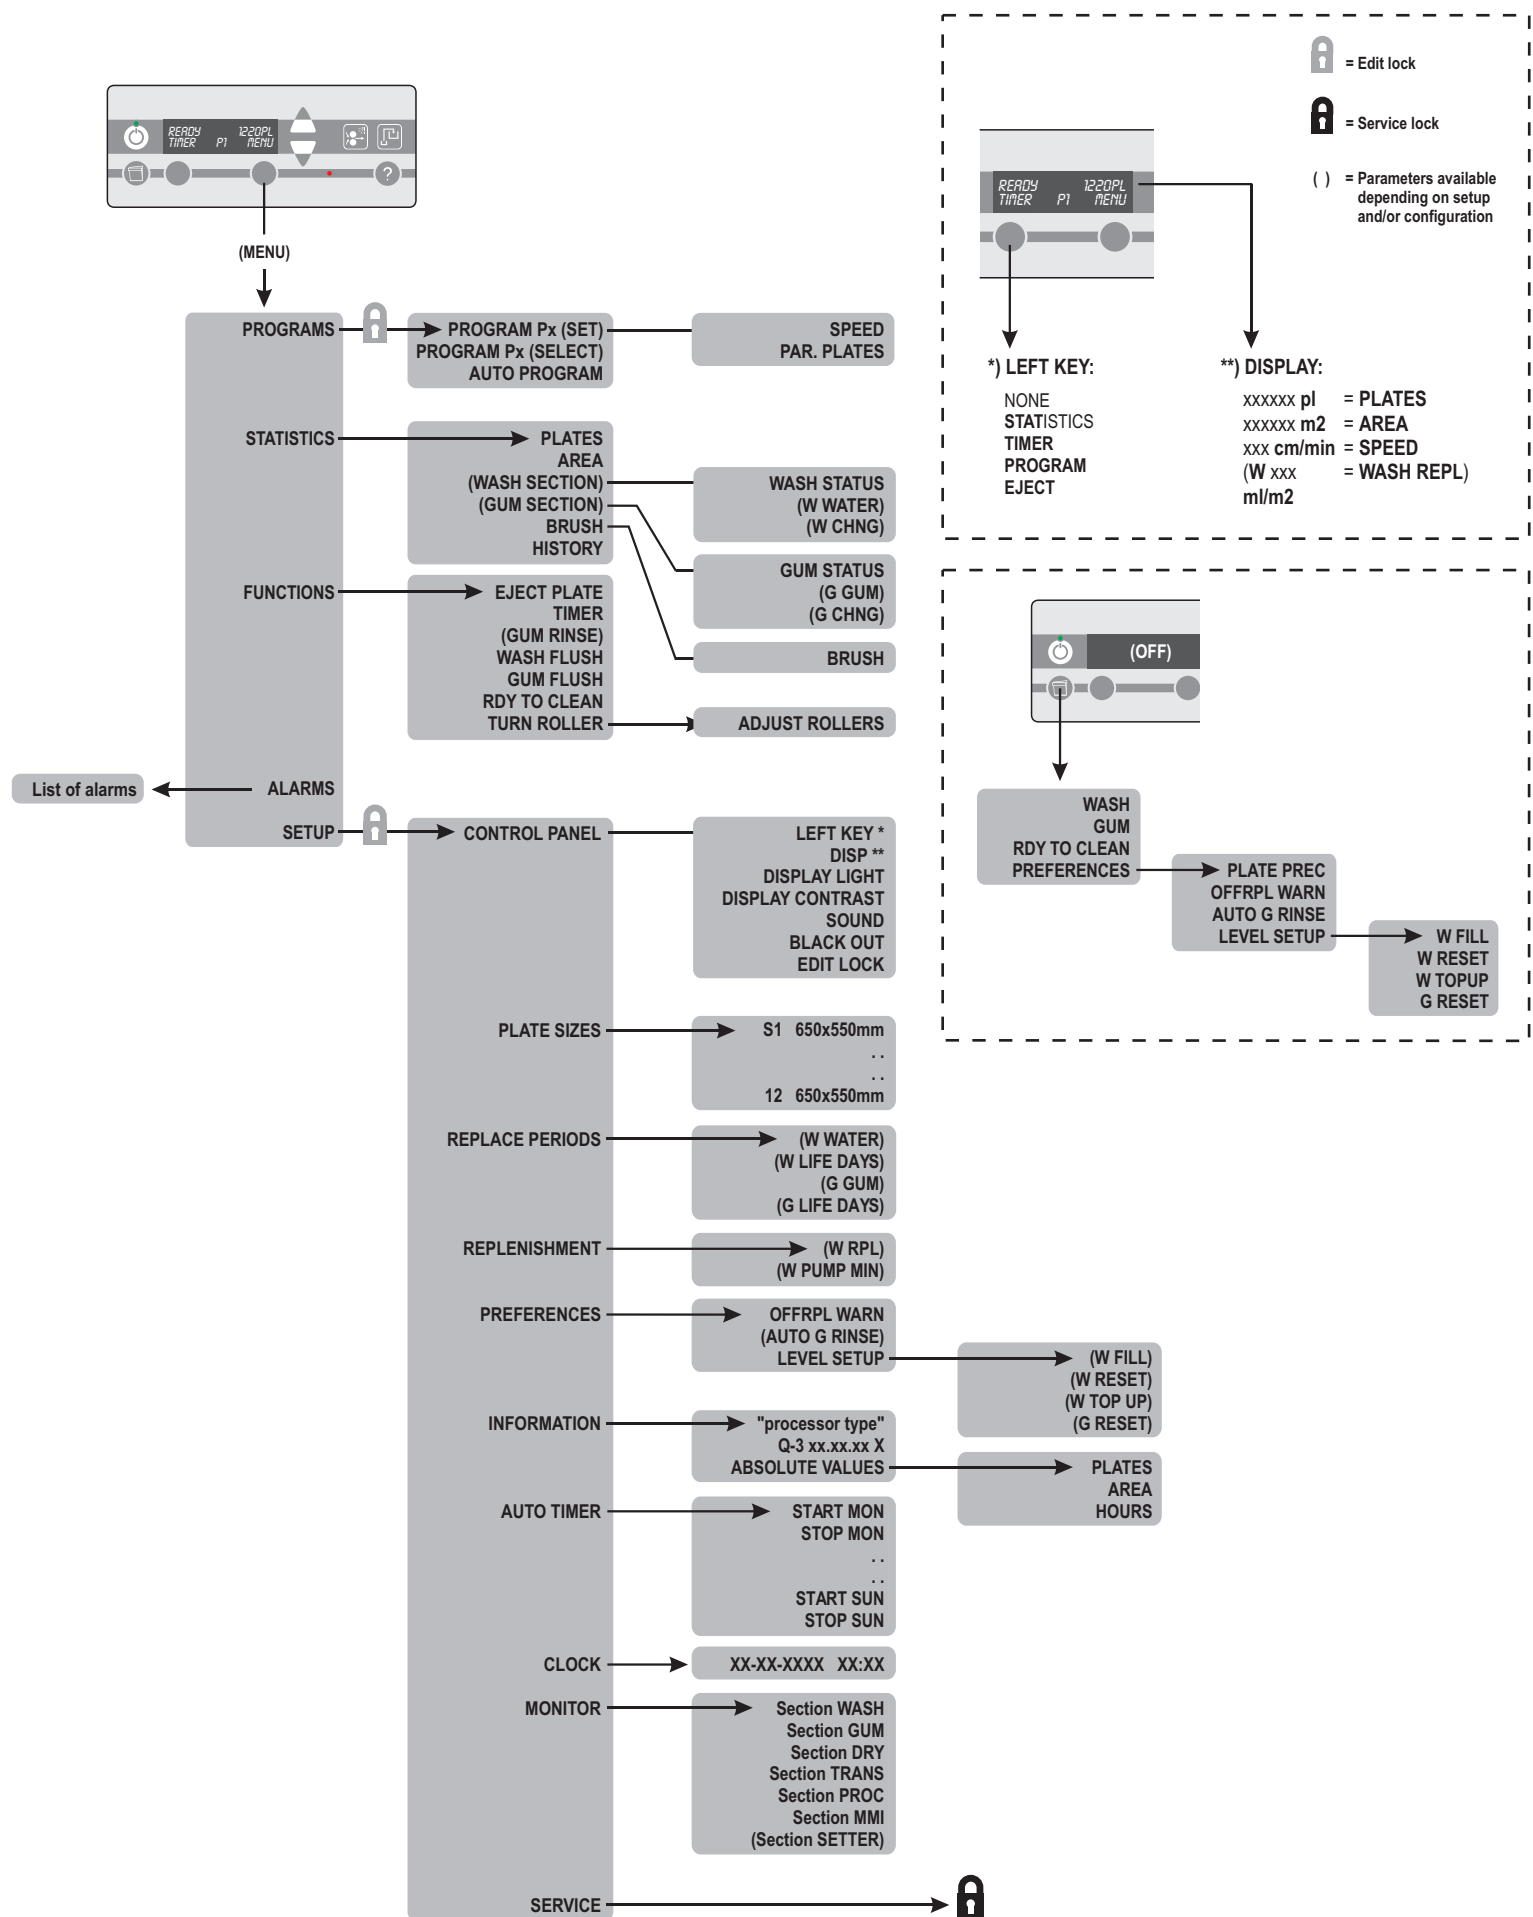

# QUICK-GUIDE

### SYMBOLS

	PROCESSOR MAIN POWER
	STAND-BY KEY
	SCROLL
	ADJUST
	ADJUST ROLLERS KEY
	DEV REPLENISH KEY
	"POWER ON" LAMP
	INITIAL "POWER ON"
	ALARM/WAIT LAMP
	BIB ALARM
	COUNT-DOWN