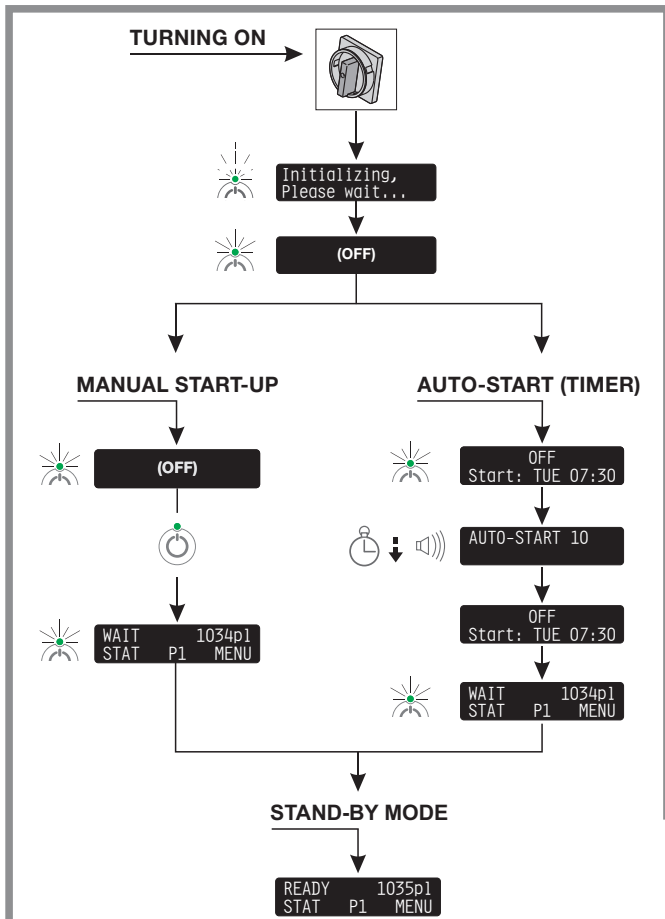

# QUICK-GUIDE

### SYMBOLS

	PROCESSOR MAIN POWER
	STAND-BY KEY
	SCROLL
	ADJUST
	ADJUST ROLLERS KEY
	DEV REPLENISH KEY
	"POWER ON" LAMP
	INITIAL "POWER ON"
	ALARM/WAIT LAMP
	BIB ALARM
	COUNT-DOWN